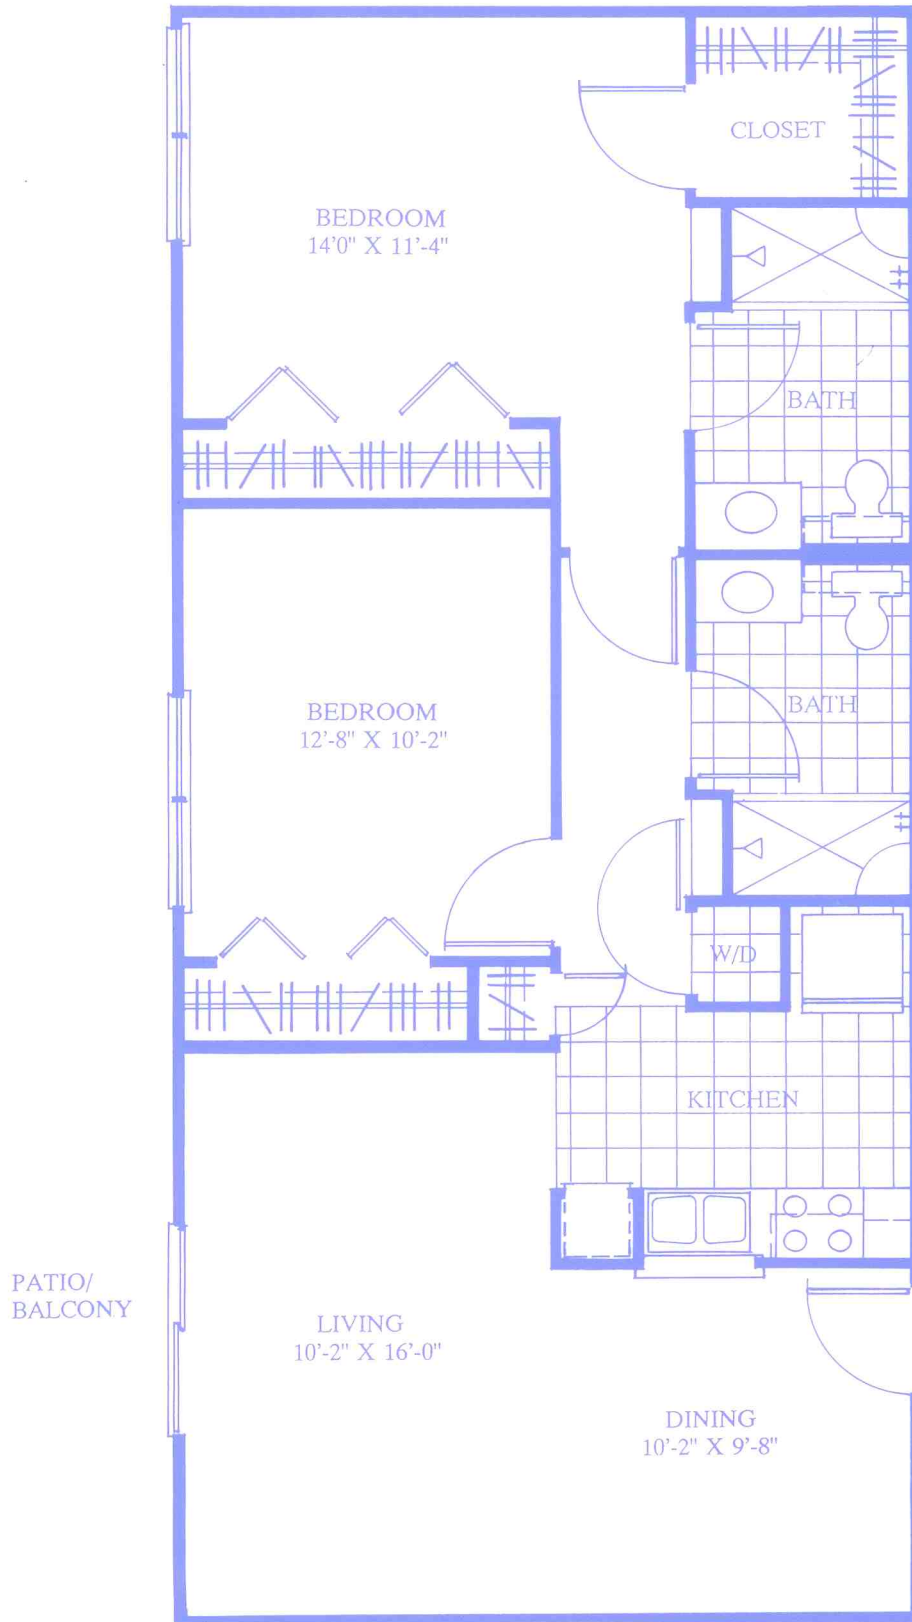

OXFORD

UNIT A

1 BEDROOM, 1 BATH

St. James House

672 Square Feet

OXFORD

UNIT B*

1 BEDROOM, 1 BATH

St. James House

*HANDICAP

756 Square Feet

CANTERBURY

St. James House

UNIT C

2 BEDROOM, 1-½ BATH

882 Square Feet

CAMBRIDGE

St. James House

UNIT D

2 BEDROOM, 2 BATH

935 Square Feet

CAMBRIDGE

St. James House

UNIT E*

2 BEDROOM, 2 BATH

*HANDICAP

966 Square Feet