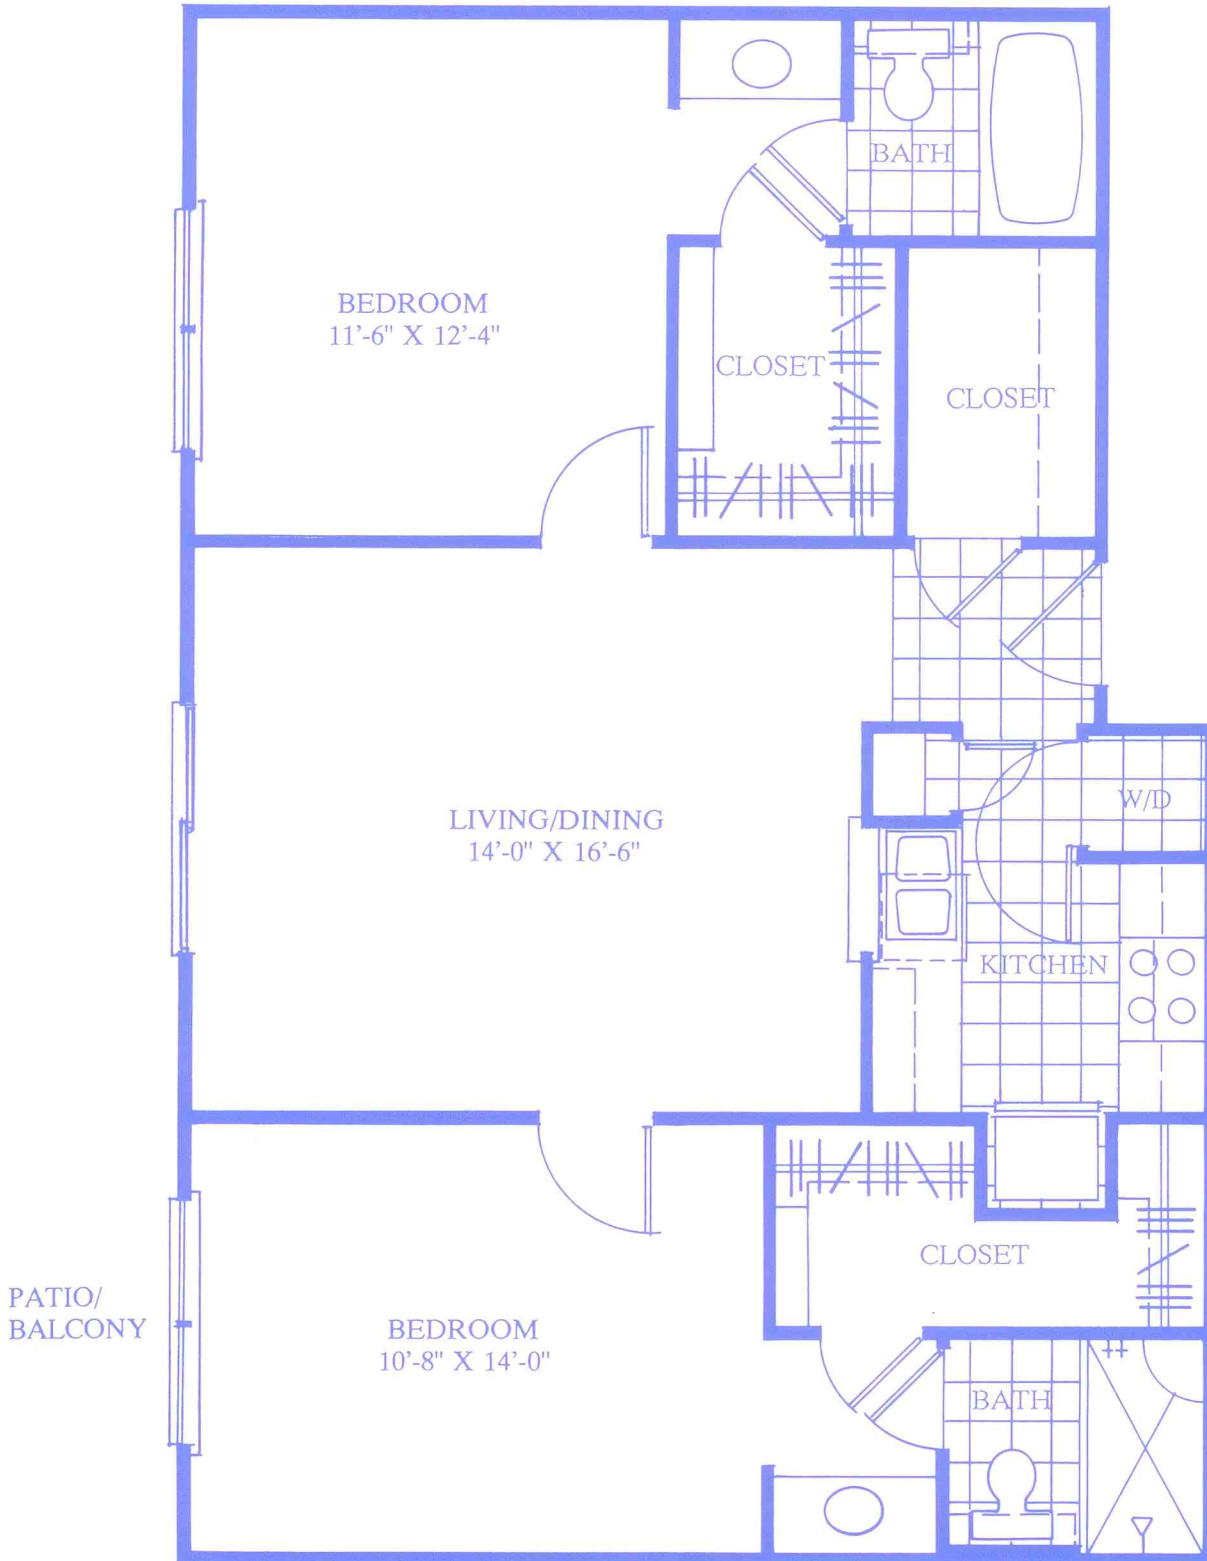

OXFORD

UNIT A

1 BEDROOM, 1 BATH

St. James House

672 Square Feet

OXFORD

UNIT B*

1 BEDROOM, 1 BATH

St. James House

*HANDICAP

756 Square Feet

CANTERBURY

St. James House

UNIT C

2 BEDROOM, 1-½ BATH

882 Square Feet

CAMBRIDGE

St. James House

UNIT D

2 BEDROOM, 2 BATH

935 Square Feet

CAMBRIDGE

St. James House

UNIT E*

2 BEDROOM, 2 BATH

*HANDICAP

966 Square Feet