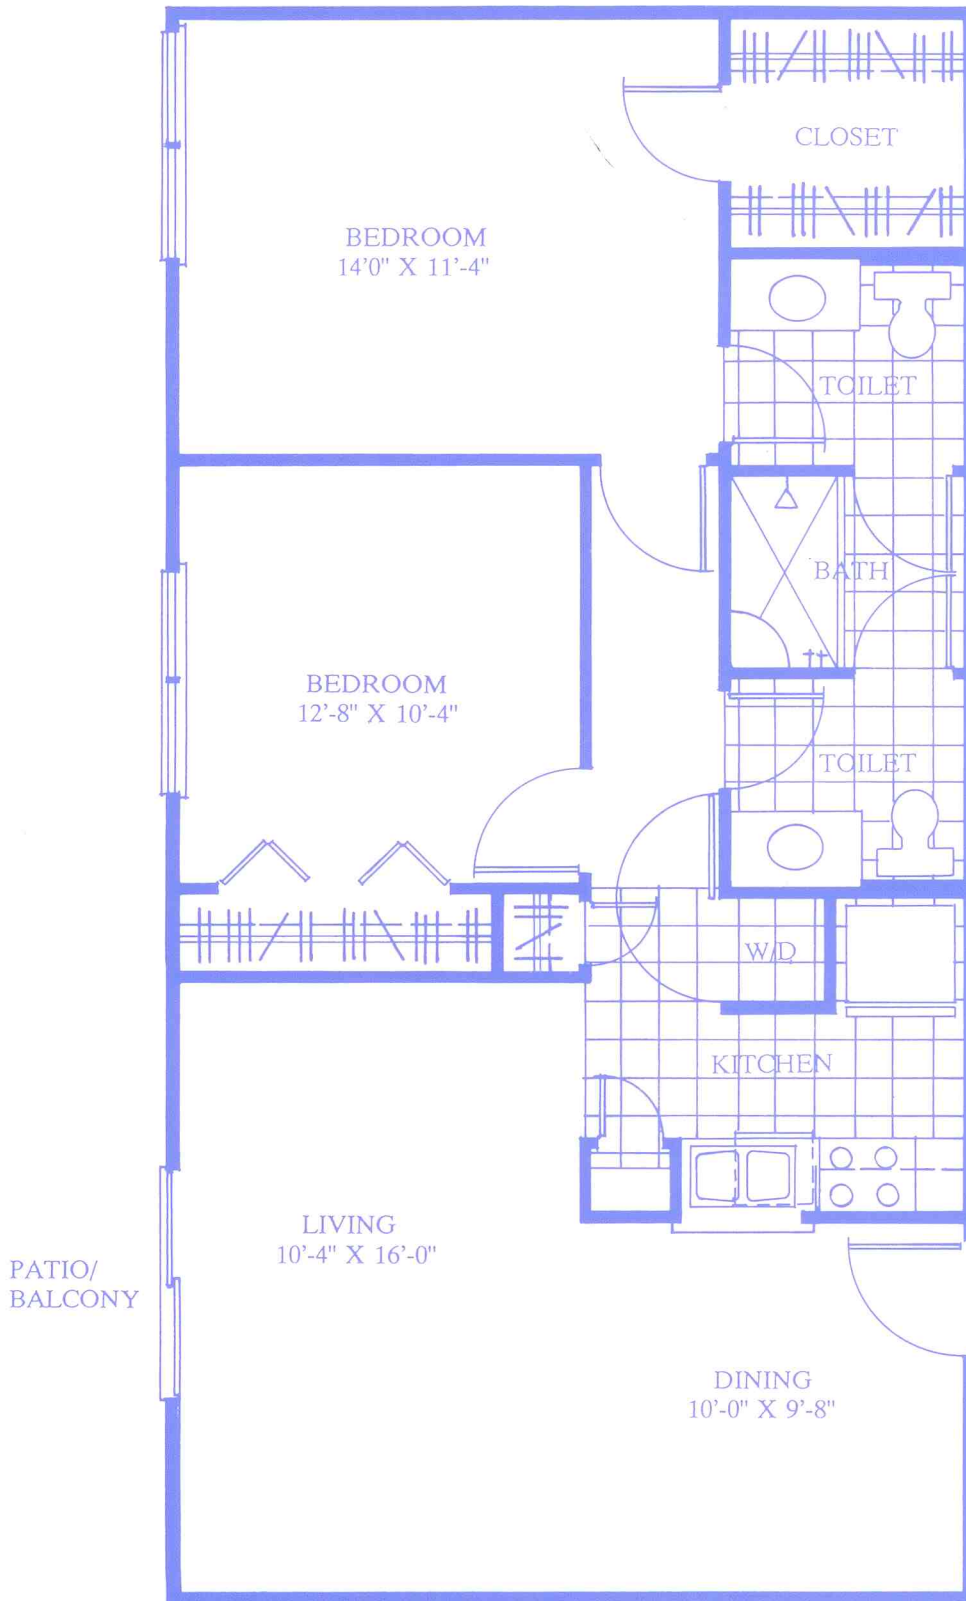

OXFORD

UNIT A

1 BEDROOM, 1 BATH

St. James House

672 Square Feet

OXFORD

UNIT B*

1 BEDROOM, 1 BATH

St. James House

*HANDICAP

756 Square Feet

CANTERBURY

St. James House

UNIT C

2 BEDROOM, 1-½ BATH

882 Square Feet

CAMBRIDGE

St. James House

UNIT D

2 BEDROOM, 2 BATH

935 Square Feet

CAMBRIDGE

St. James House

UNIT E*

2 BEDROOM, 2 BATH

*HANDICAP

966 Square Feet