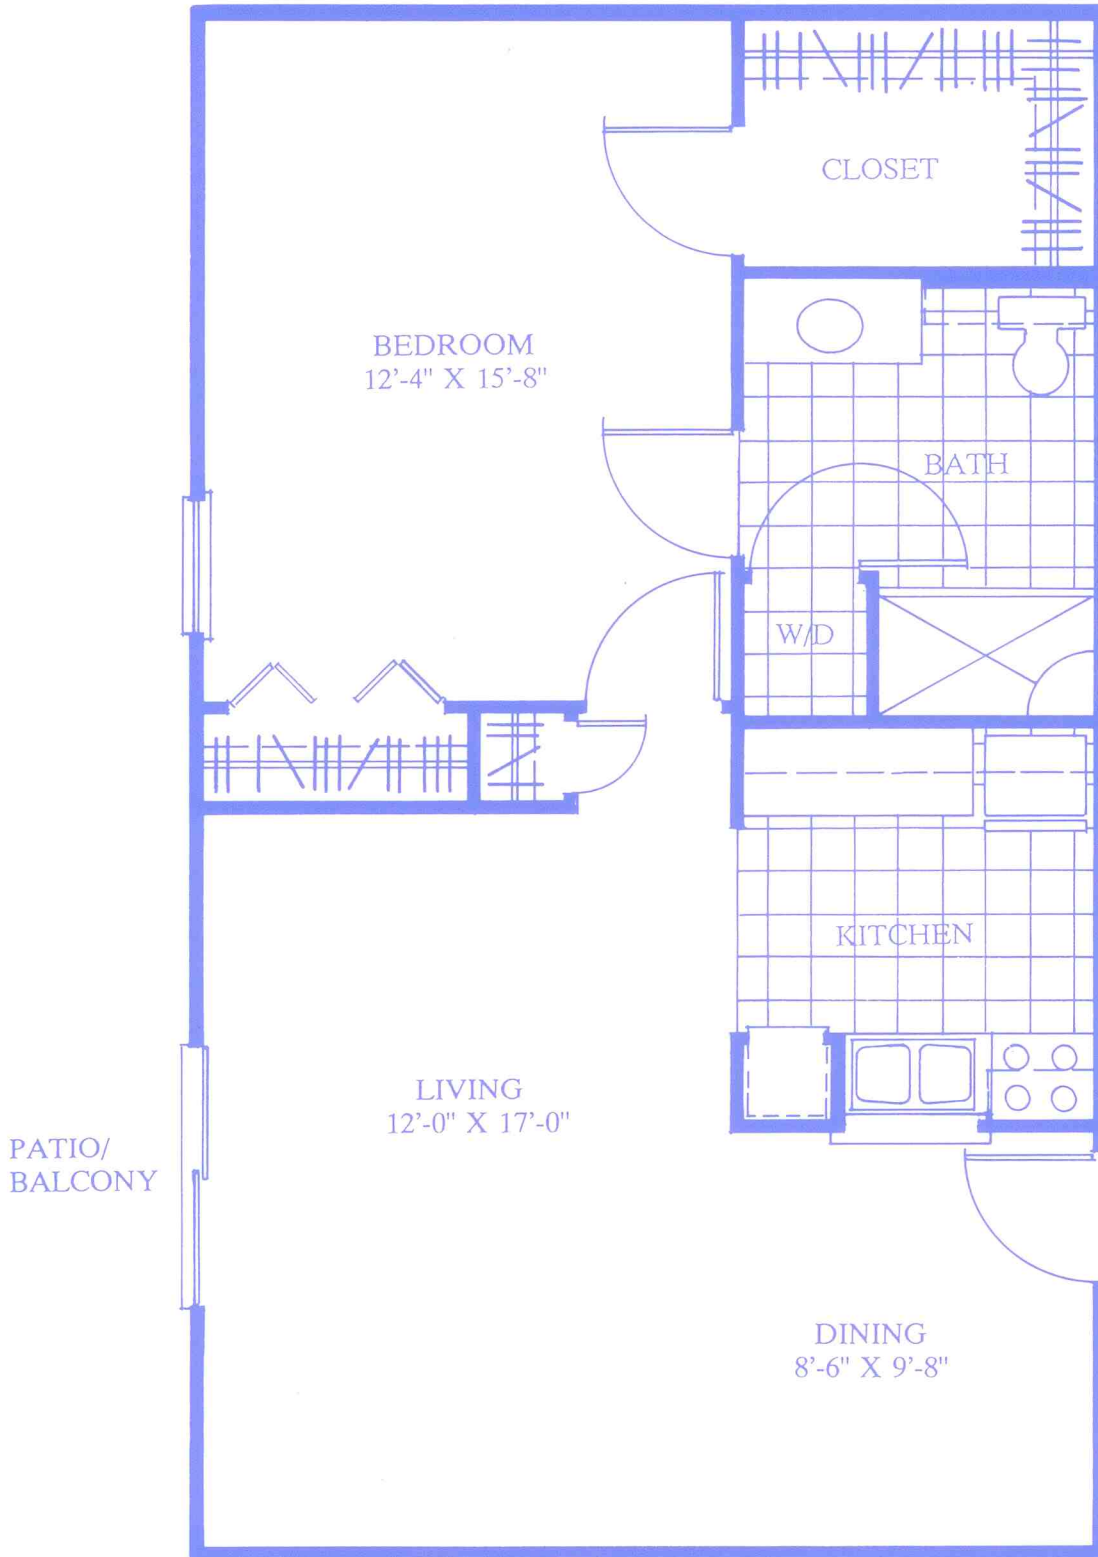

OXFORD

UNIT A

1 BEDROOM, 1 BATH

St. James House

672 Square Feet

OXFORD

UNIT B*

1 BEDROOM, 1 BATH

St. James House

*HANDICAP

756 Square Feet

CANTERBURY

St. James House

UNIT C

2 BEDROOM, 1-½ BATH

882 Square Feet

CAMBRIDGE

St. James House

UNIT D

2 BEDROOM, 2 BATH

935 Square Feet

CAMBRIDGE

St. James House

UNIT E*

2 BEDROOM, 2 BATH

*HANDICAP

966 Square Feet