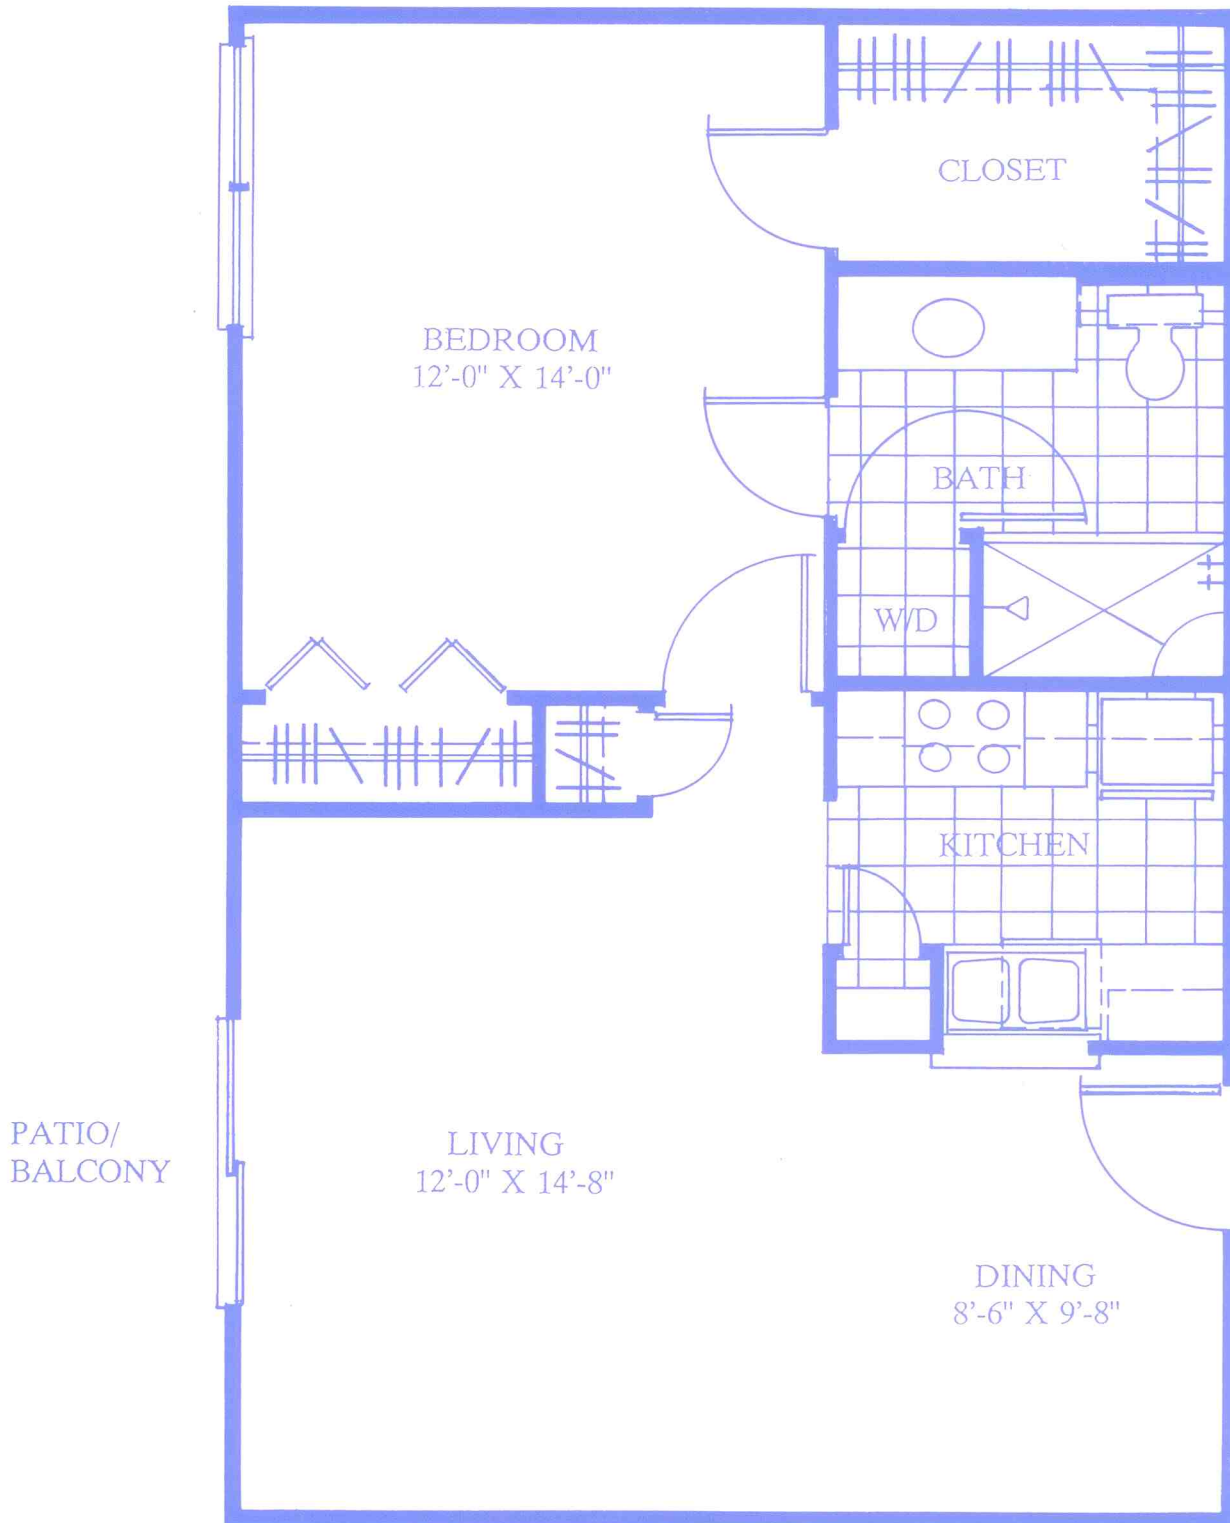

OXFORD

UNIT A

1 BEDROOM, 1 BATH

St. James House

672 Square Feet

OXFORD

UNIT B*

1 BEDROOM, 1 BATH

St. James House

*HANDICAP

756 Square Feet

CANTERBURY

St. James House

UNIT C

2 BEDROOM, 1-½ BATH

882 Square Feet

CAMBRIDGE

St. James House

UNIT D

2 BEDROOM, 2 BATH

935 Square Feet

CAMBRIDGE

St. James House

UNIT E*

2 BEDROOM, 2 BATH

*HANDICAP

966 Square Feet