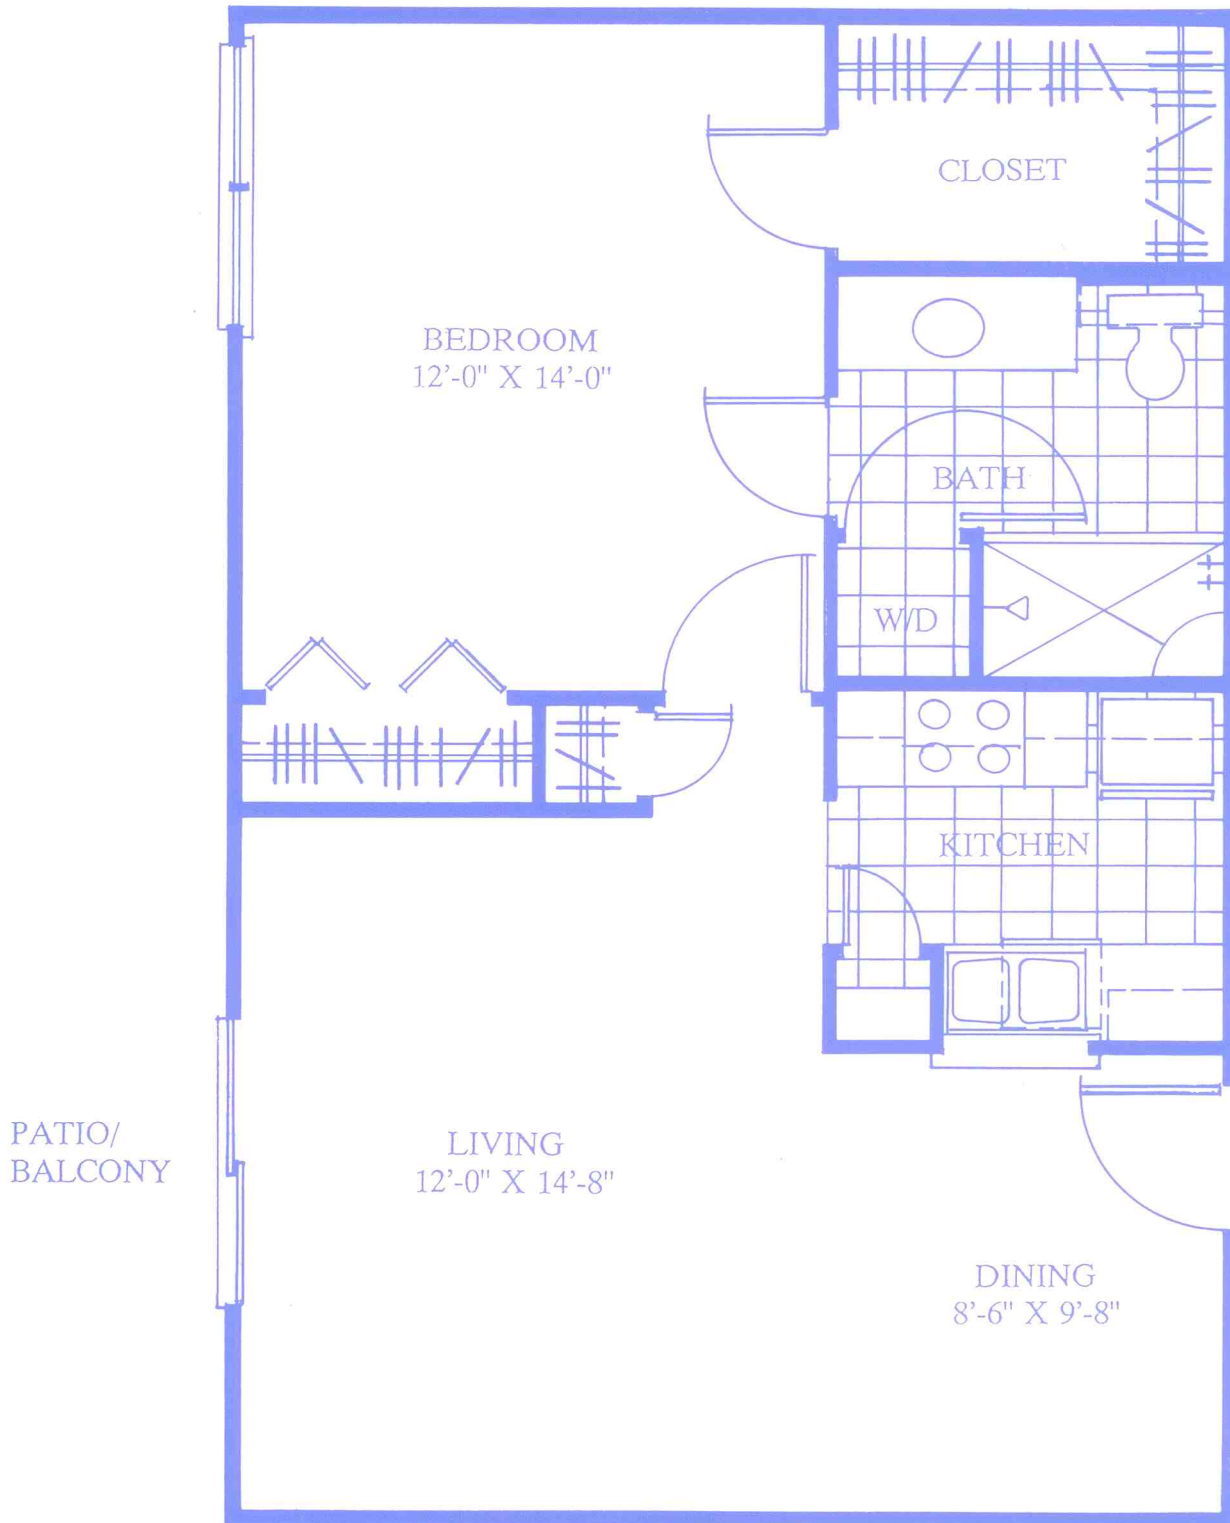

OXFORD

UNIT A

1 BEDROOM, 1 BATH

St. James House

672 Square Feet

OXFORD

UNIT B*

1 BEDROOM, 1 BATH

St. James House

*HANDICAP

756 Square Feet

CANTERBURY

St. James House

UNIT C

2 BEDROOM, 1-½ BATH

882 Square Feet

CAMBRIDGE

St. James House

UNIT D

2 BEDROOM, 2 BATH

935 Square Feet