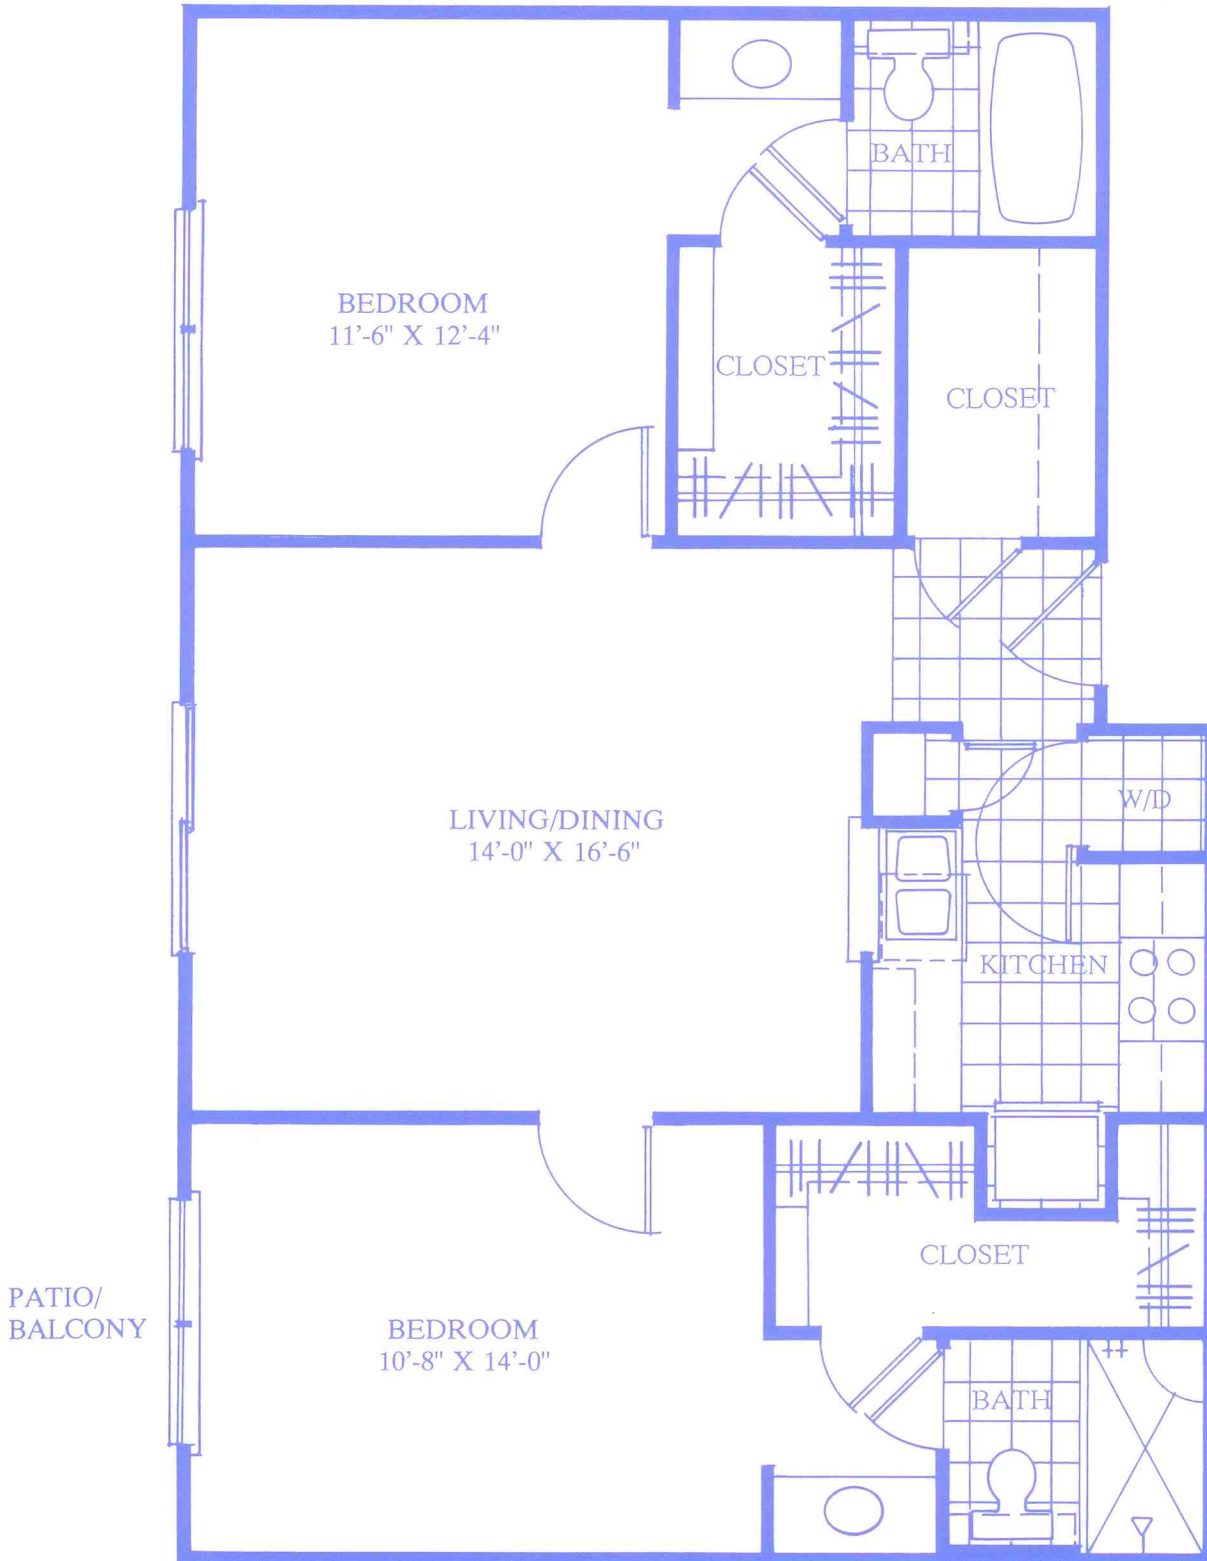

OXFORD

UNIT A

1 BEDROOM, 1 BATH

St. James House

672 Square Feet

OXFORD

UNIT B*

1 BEDROOM, 1 BATH

St. James House

*HANDICAP

756 Square Feet

CANTERBURY

St. James House

UNIT C

2 BEDROOM, 1-½ BATH

882 Square Feet

CAMBRIDGE

St. James House

UNIT D

2 BEDROOM, 2 BATH

935 Square Feet