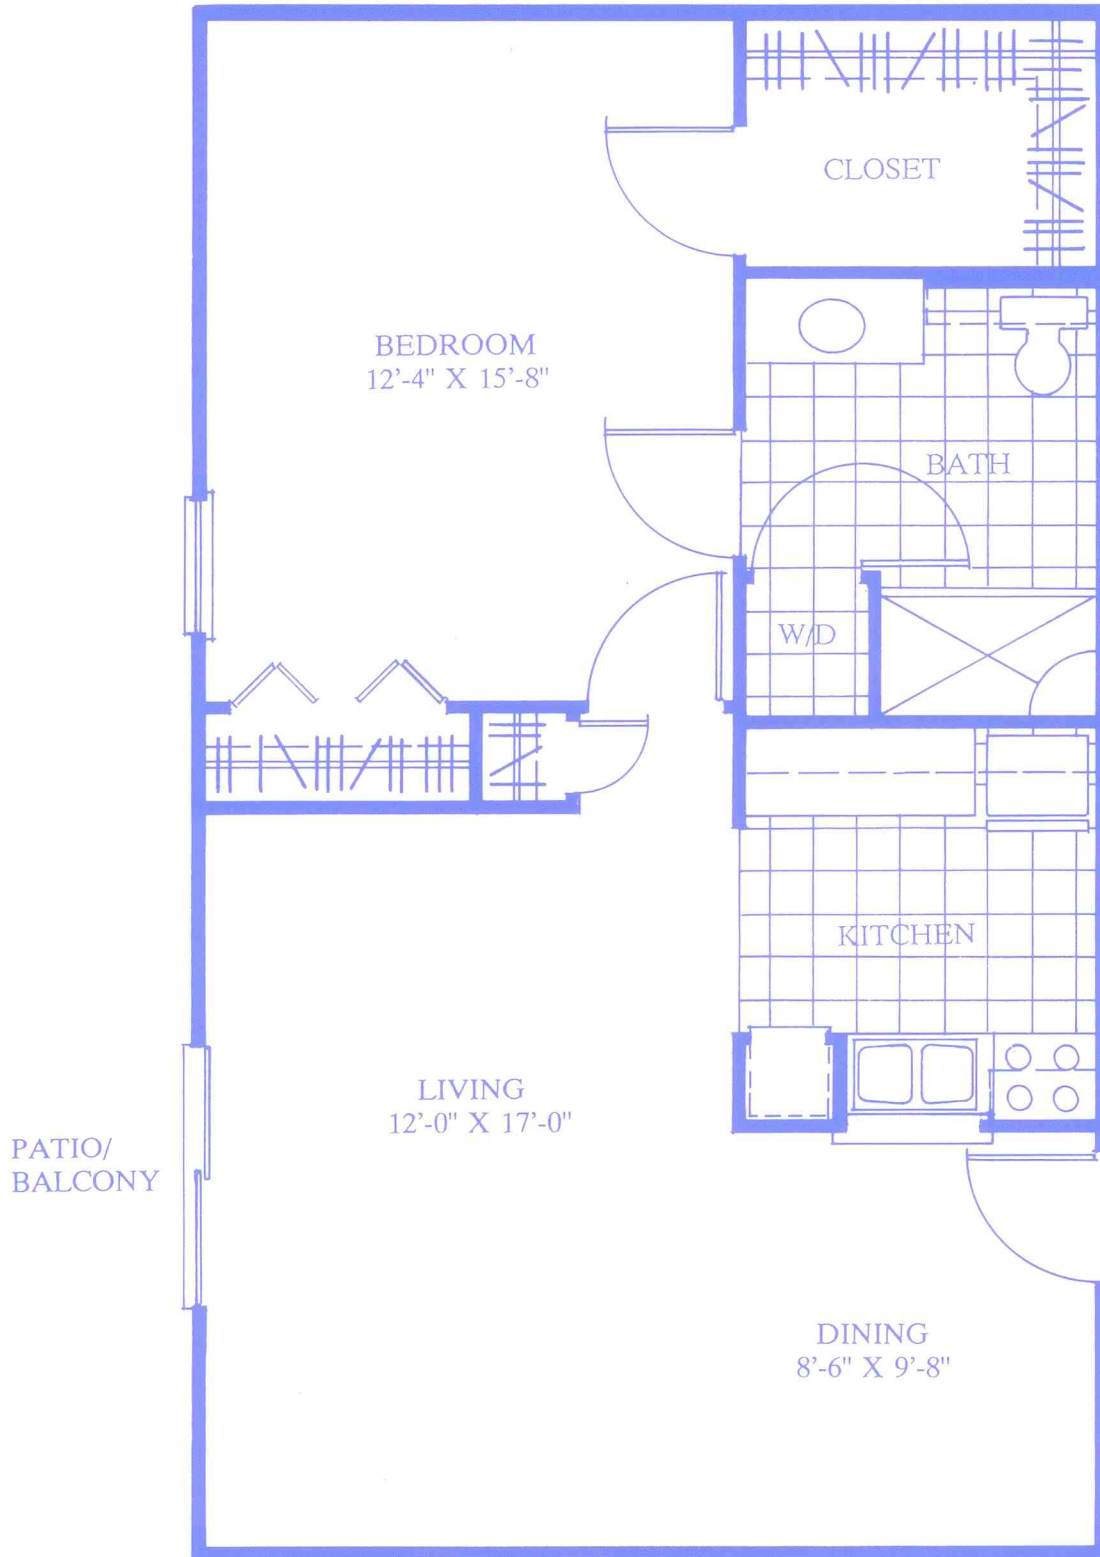

OXFORD

UNIT A

1 BEDROOM, 1 BATH

St. James House

672 Square Feet

OXFORD

UNIT B*

1 BEDROOM, 1 BATH

St. James House

*HANDICAP

756 Square Feet

CANTERBURY

St. James House

UNIT C

2 BEDROOM, 1-½ BATH

882 Square Feet

CAMBRIDGE

St. James House

UNIT D

2 BEDROOM, 2 BATH

935 Square Feet