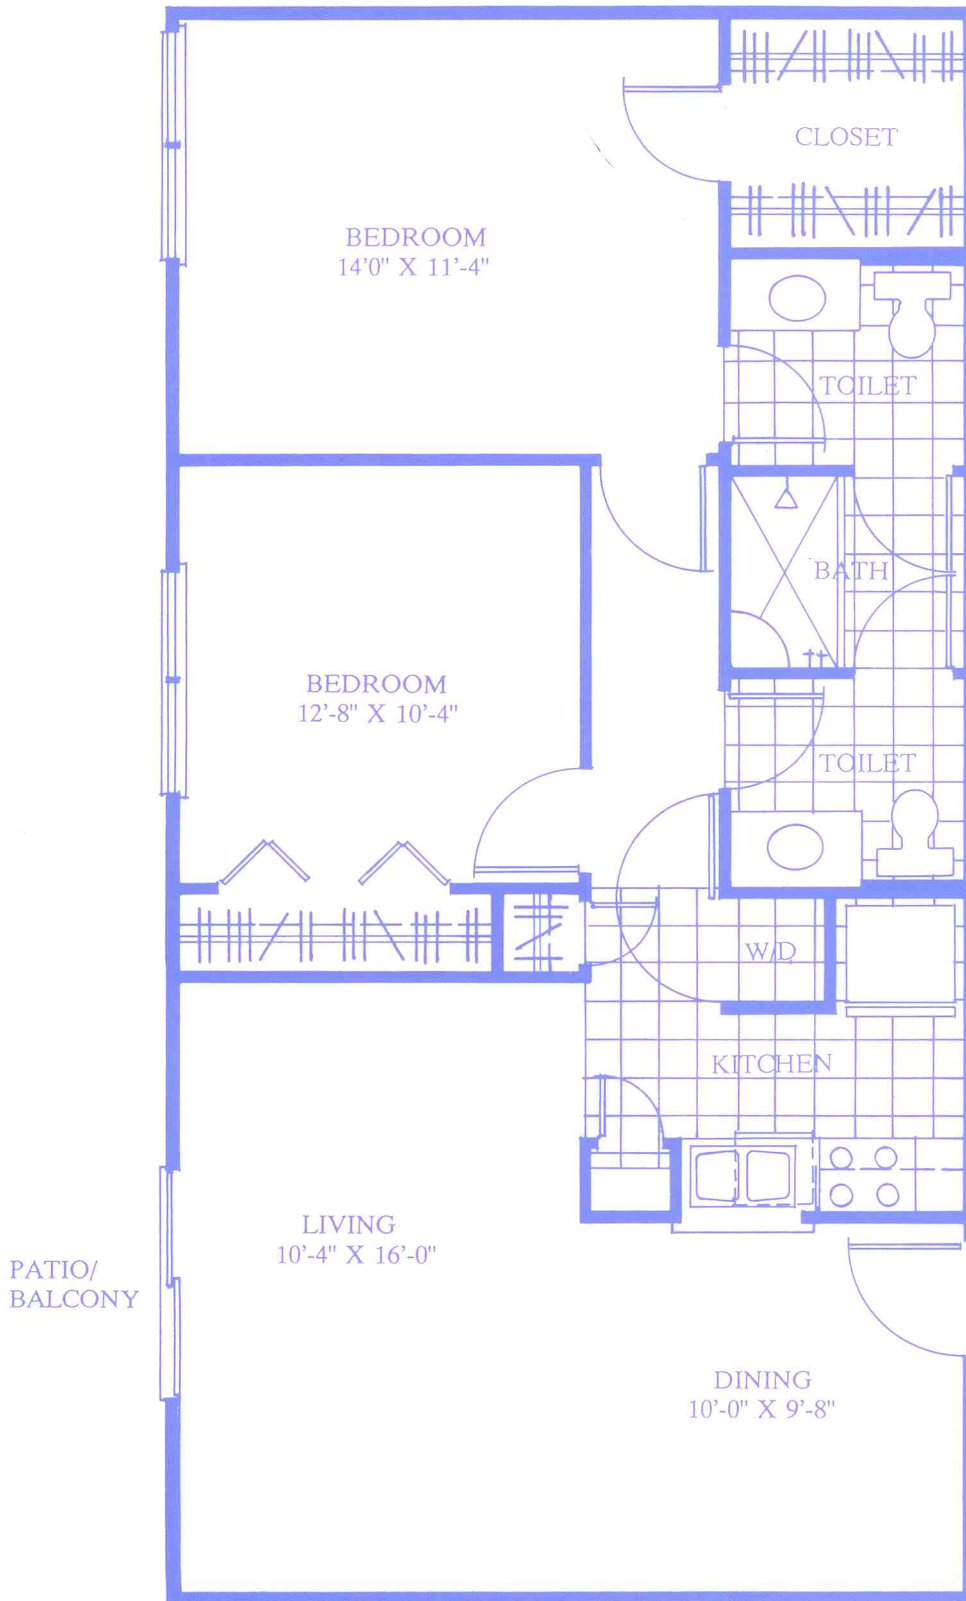

OXFORD

UNIT A

1 BEDROOM, 1 BATH

St. James House

672 Square Feet

OXFORD

UNIT B*

1 BEDROOM, 1 BATH

St. James House

*HANDICAP

756 Square Feet

CANTERBURY

St. James House

UNIT C

2 BEDROOM, 1-½ BATH

882 Square Feet

CAMBRIDGE

St. James House

UNIT D

2 BEDROOM, 2 BATH

935 Square Feet